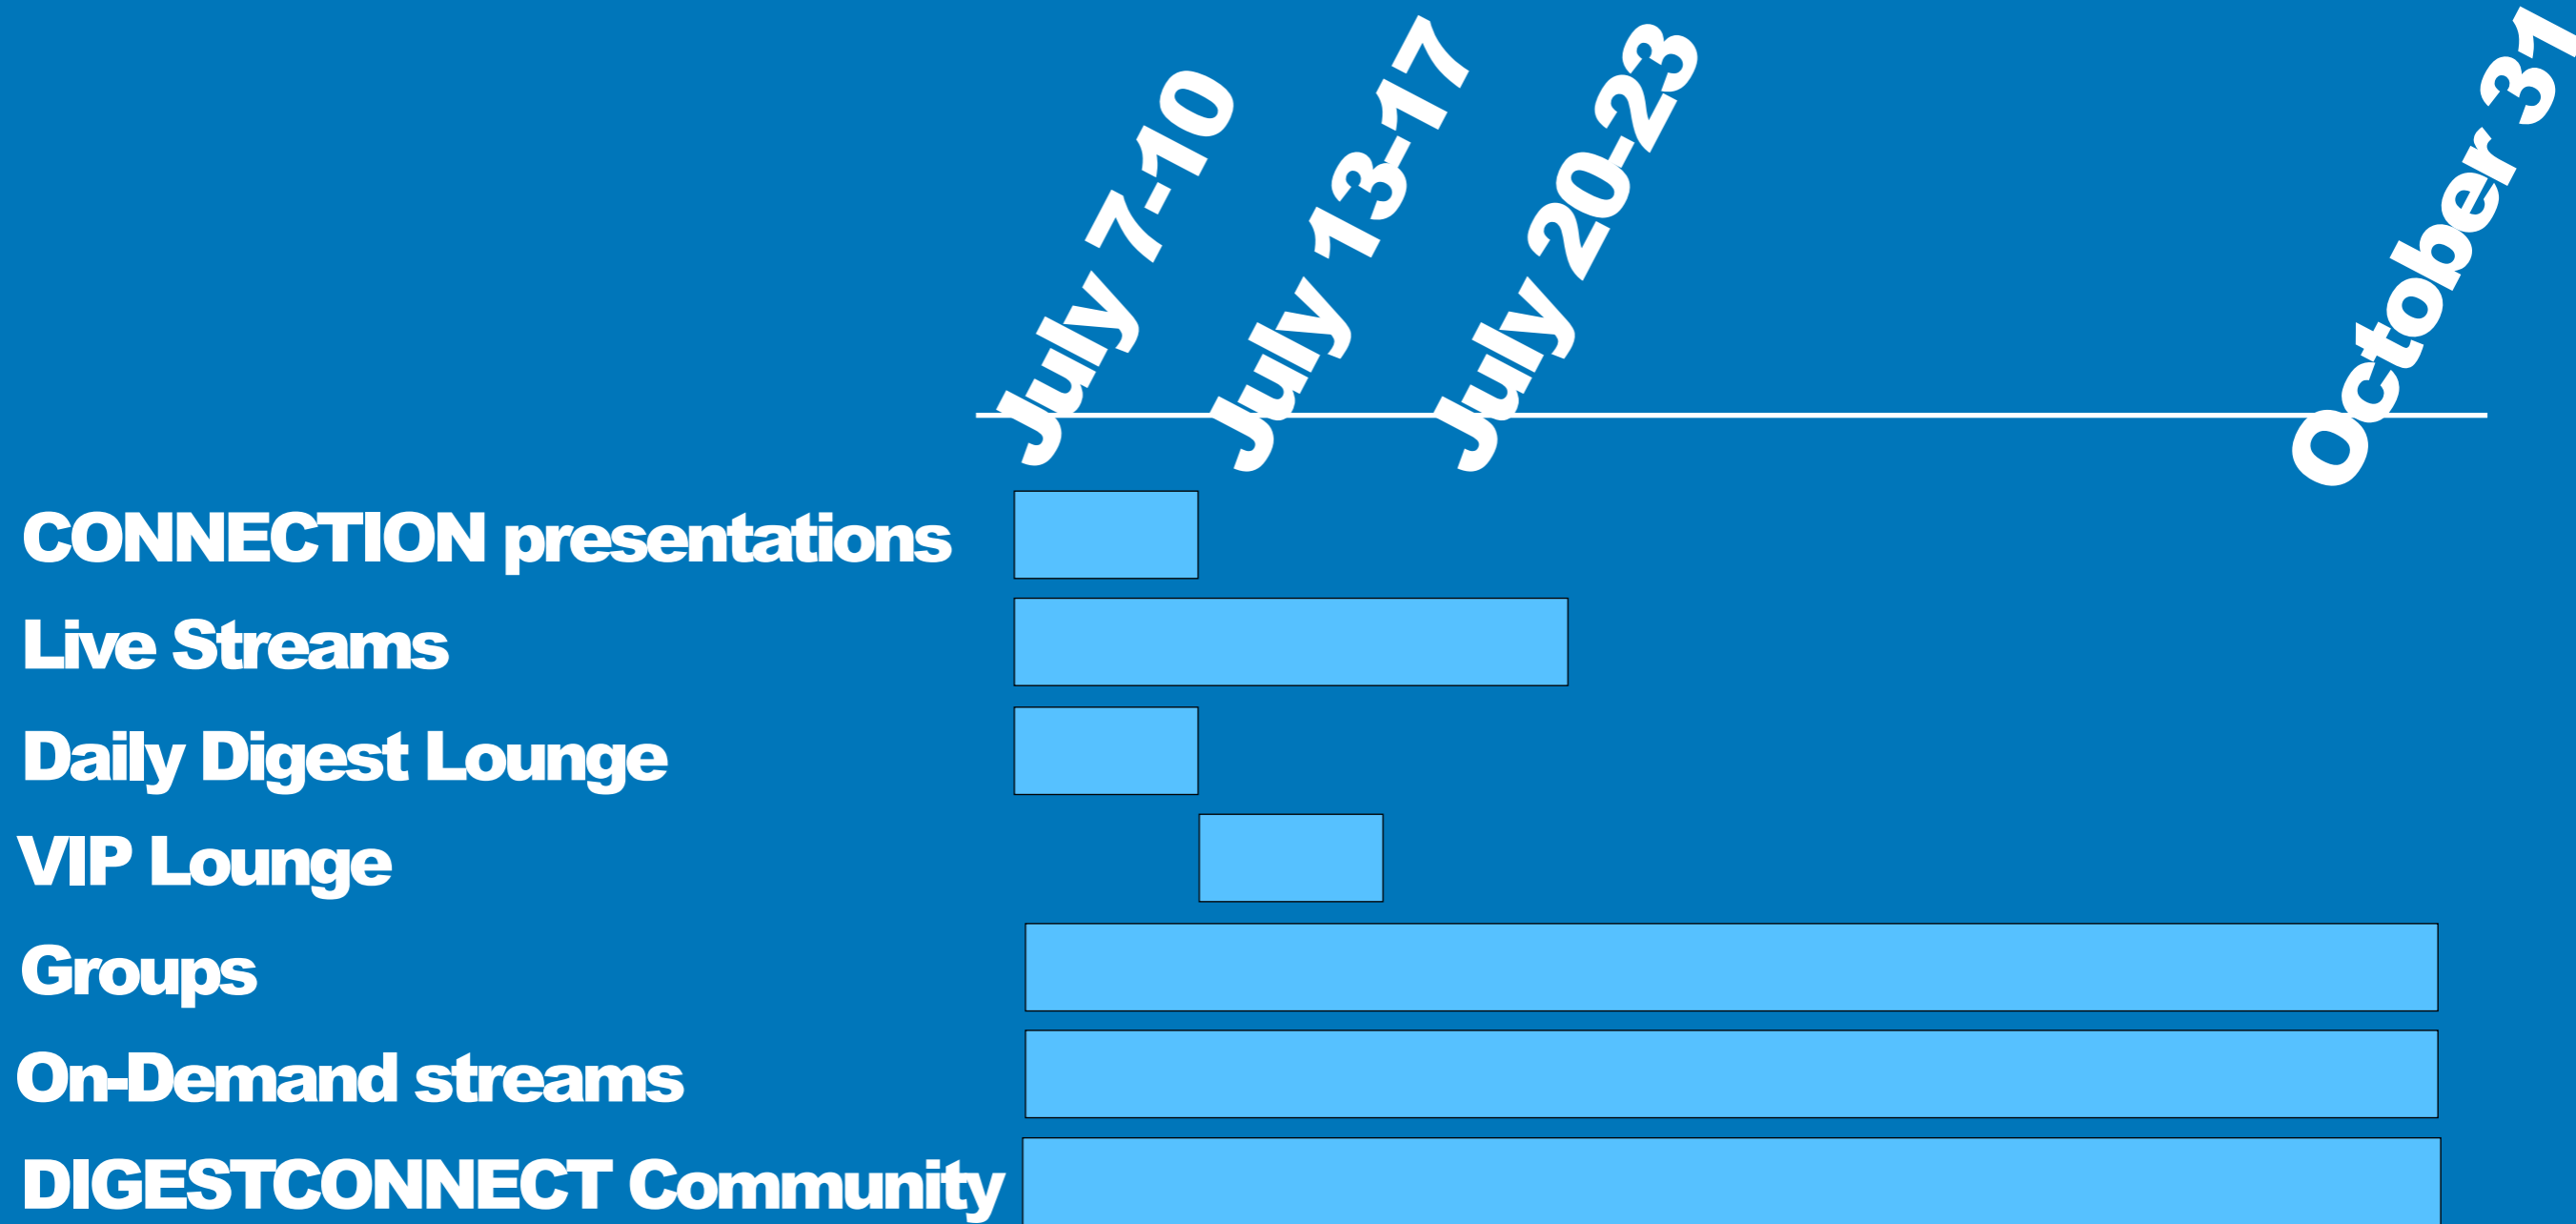

A NETWORKING SYSTEM